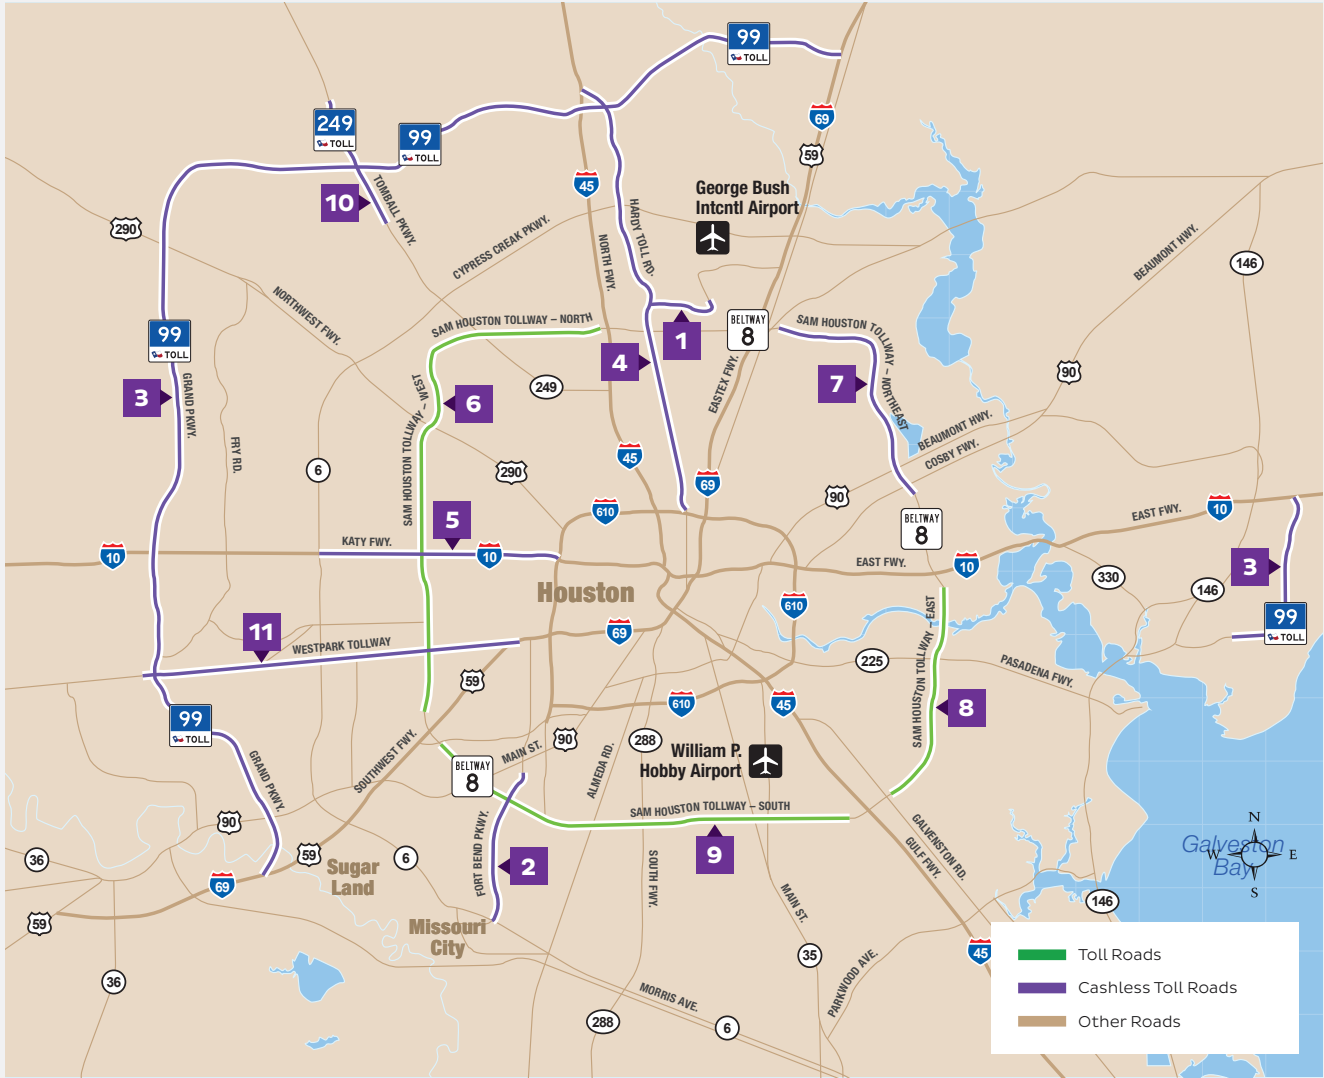

TEXAS (HOUSTON)

TOLL ROADS

- 1 Airport Connector**
- 2 Fort Bend Parkway**
- 3 Grand Parkway** 
- 4 Hardy Toll Road**
- 5 Katy Managed Lanes** 
- 6 Sam Houston Tollway – West/North** 
- 7 Sam Houston Tollway – Northeast** 
- 8 Sam Houston Tollway – East** 
- 9 Sam Houston Tollway – South** 
- 10 Tomball Tollway** 
- 11 Westpark Tollway**

NOTE: Some toll roads in Houston are all-electronic and do not accept cash or credit card payments.