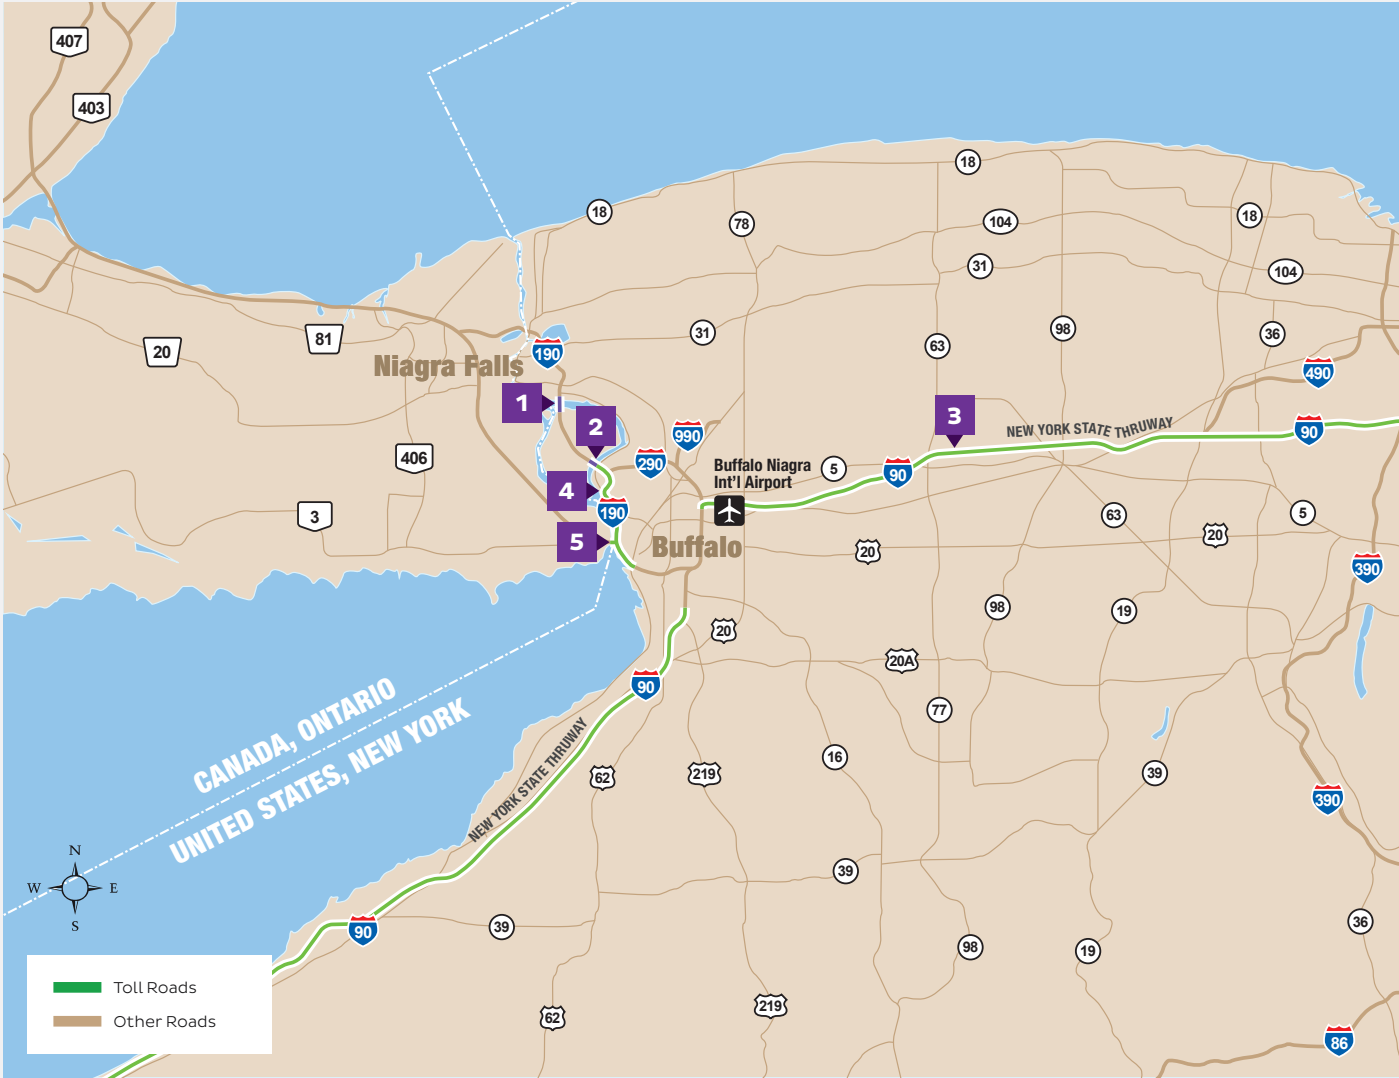

NEW YORK (BUFFALO)

TOLL ROADS AND BRIDGES

- 1 Grand Island Bridge – North**
New York State Thruway/I-190 
- 2 Grand Island Bridge – South**
New York State Thruway/I-190 
- 3 NY State Thruway – Mainline**
Interstate 90 
- 4 Niagra Thruway**
New York State Thruway/I-190 
- 5 Peace Bridge**
New York State Thruway/I-190 

PlatePass is not available on Canadian tollways. Rental customers who drive on all-electronic tollways in Canada must use a method of payment approved by the toll authority, or they will be assessed a toll violation and administrative fee per the terms of their rental agreement.